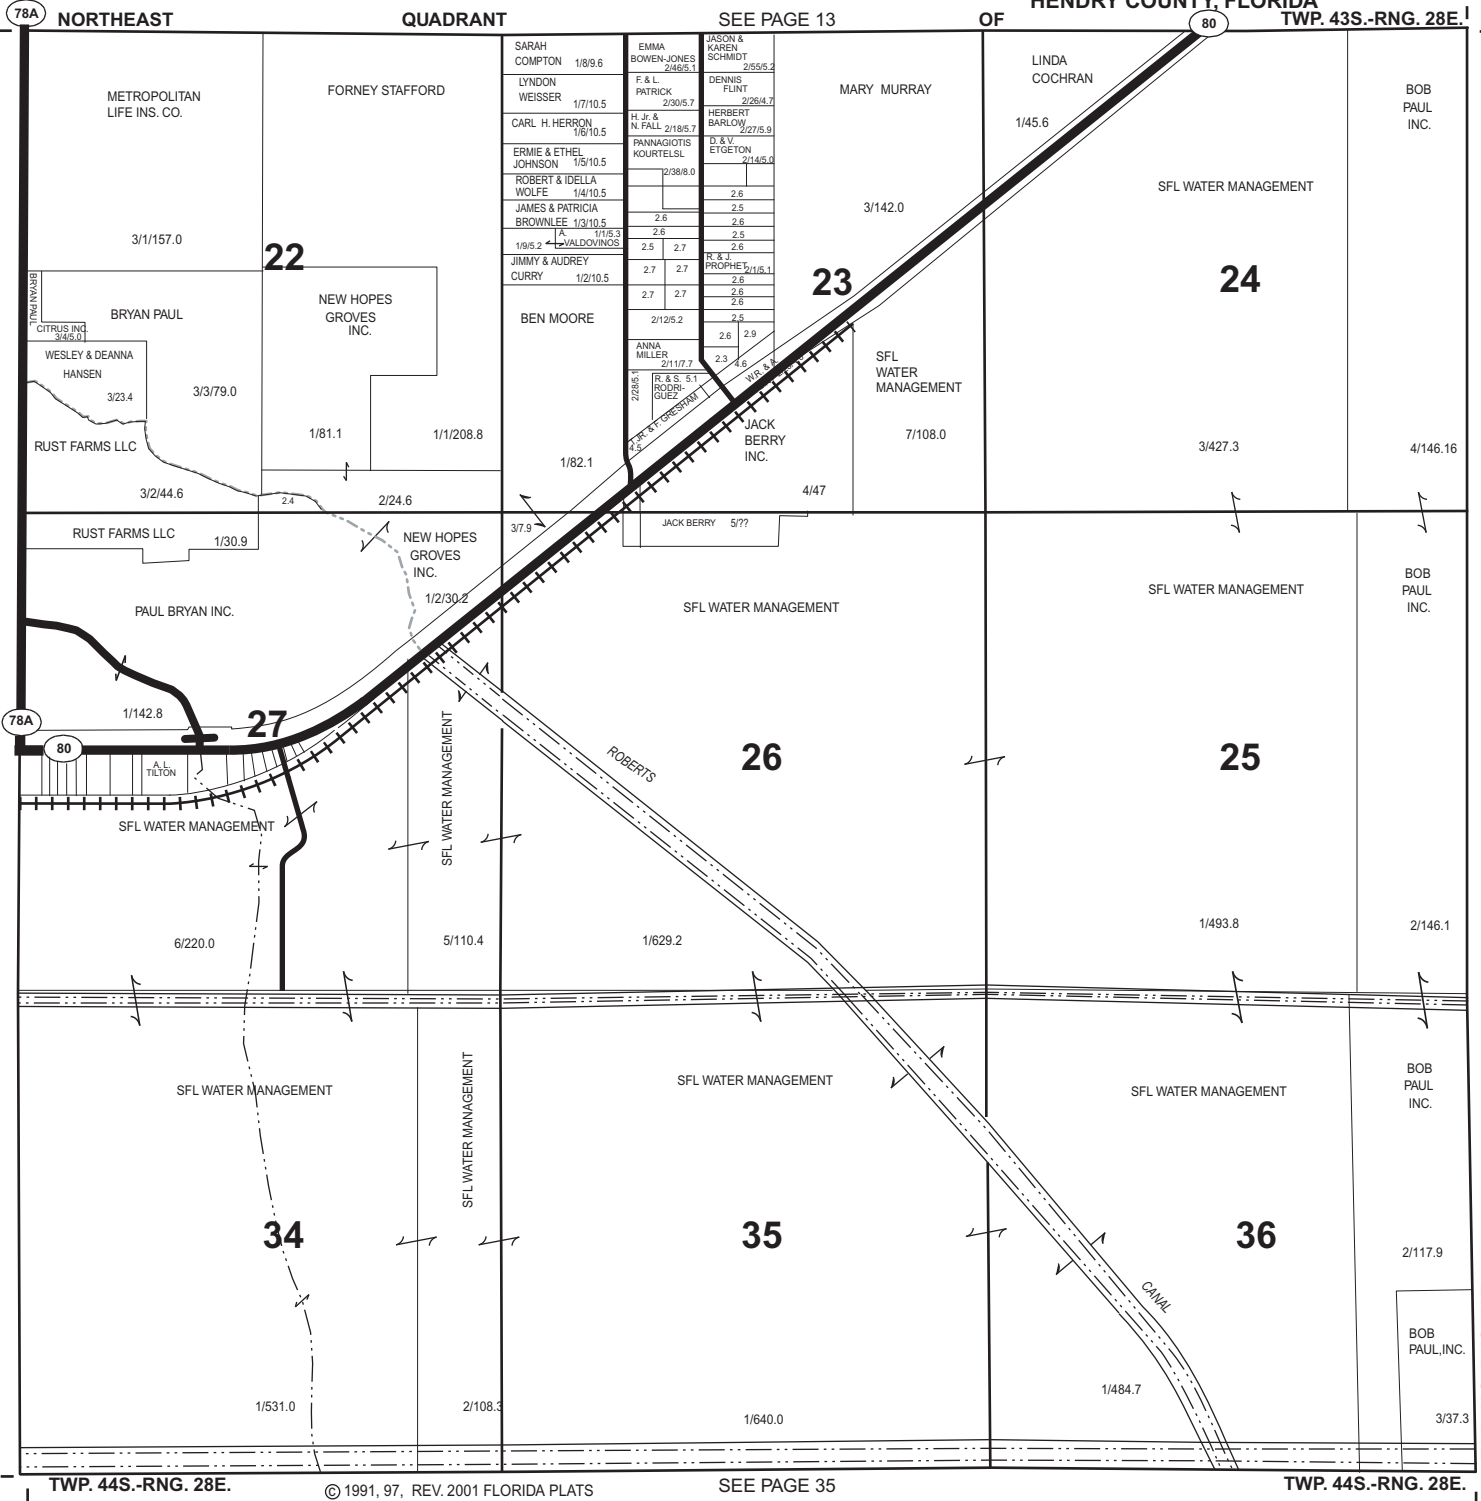

TWP. 43S.-RNG. 28E.

SOUTHEAST QUADRANT
HENDRY COUNTY, FLORIDA

TWP. 43S.-RNG. 29E.

SEE PAGE 18

TWP. 43S.-RNG. 29E.